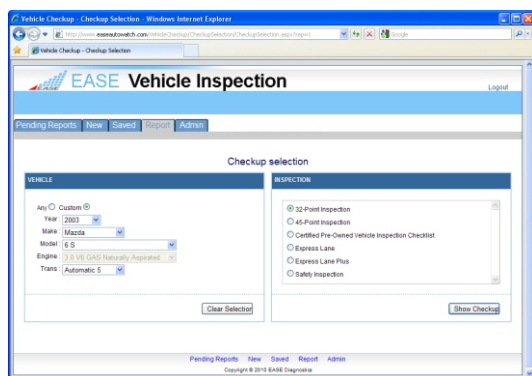

EASE Vehicle Inspection Software

EASE collected information from numerous vehicle inspection paper forms and developed a web based Vehicle Inspection Software solution that provides a faster and more efficient method to perform vehicle inspections.

Designed for use by professional repair shops, car dealers and specialty shops, our software is an easy and cost effective way to computerize your vehicle inspection process and to make it more productive because you will not be wasting time re-entering the same information. It also helps to eliminate paperwork - since all of your inspection reports are saved online, there will be no more stacks of inspection forms to file.

Performing accurate inspections every time provides you with the opportunity to up-sell service on anything that is wrong with the vehicle. Declined work can be tracked and dedicated marketing material can be sent to customers to bring them back into the service department, increasing future work and profits. The Certified Pre-Owned Vehicle Inspection Report can be used for pre-owned vehicle sales, whether at a new car dealership or an independent used car sales lot. A "Certified" inspection report on a vehicle shows the customer that the vehicle has been thoroughly checked diagnostically and mechanically.

To perform a vehicle inspection, simply select the inspection type and complete the on-line form which includes simple to use checklists, a separate place to enter notes for in house and customer use and comments to guide you on what should be inspected for each item. Current Inspection Report Types include: 32-Point Inspection, 45-Point Inspection, Certified Pre-Owned Vehicle Inspection Checklist, Express Lane, Express Lane Plus and Safety Inspection.