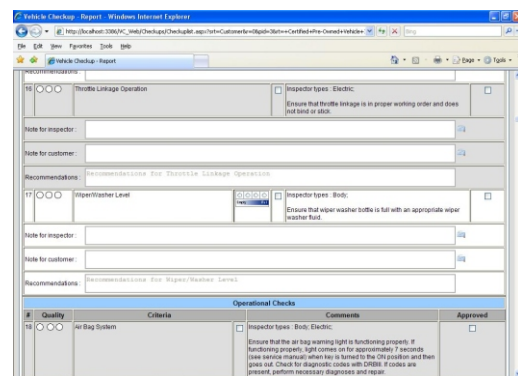

EASE Vehicle Inspection Software

EASE collected information from numerous vehicle inspection paper forms and developed a web based Vehicle Inspection Software solution that provides a faster and more efficient method to perform vehicle inspections.

Designed for use by professional repair shops, car dealers and specialty shops, our software is an easy and cost effective way to computerize your vehicle inspection process and to make it more productive because you will not be wasting time re-entering the same information. It also helps to eliminate paperwork - since all of your inspection reports are saved online, there will be no more stacks of inspection forms to file.

Performing accurate inspections every time provides you with the opportunity to up-sell service on anything that is wrong with the vehicle. Declined work can be tracked and dedicated marketing material can be sent to customers to bring them back into the service department, increasing future work and profits. The Certified Pre-Owned Vehicle Inspection Report can be used for pre-owned vehicle sales, whether at a new car dealership or an independent used car sales lot. A "Certified" inspection report on a vehicle shows the customer that the vehicle has been thoroughly checked diagnostically and mechanically.

To perform a vehicle inspection, simply select the inspection type and complete the on-line form which includes simple to use checklists, a separate place to enter notes for in house and customer use and comments to guide you on what should be inspected for each item. Current Inspection Report Types include: 32-Point Inspection, 45-Point Inspection, Certified Pre-Owned Vehicle Inspection Checklist, Express Lane, Express Lane Plus and Safety Inspection.