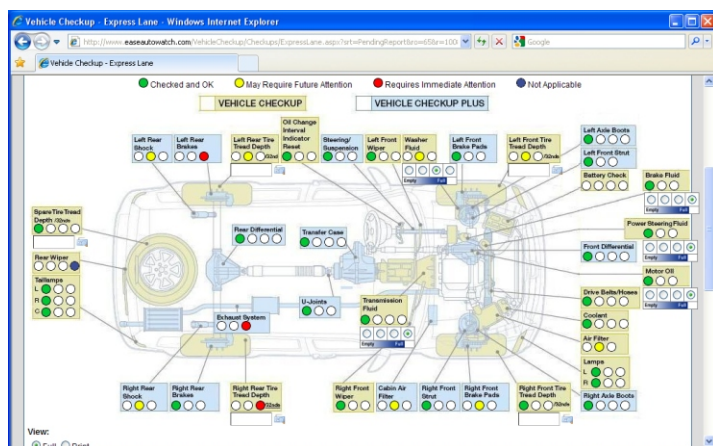

EASE Vehicle Inspection Software

EASE collected information from numerous vehicle inspection paper forms and developed a web based Vehicle Inspection Software solution that provides a faster and more efficient method to perform vehicle inspections.

Designed for use by professional repair shops, car dealers and specialty shops, our software is an easy and cost effective way to computerize your vehicle inspection process and to make it more productive because you will not be wasting time re-entering the same information. It also helps to eliminate paperwork - since all of your inspection reports are saved online, there will be no more stacks of inspection forms to file.

To perform a vehicle inspection, simply select the inspection type and complete the on-line form which includes simple to use checklists, a separate place to enter notes for in house and customer use and comments to guide you on what should be inspected for each item. Current Inspection Report Types include: 32-Point Inspection, 45-Point Inspection, Certified Pre-Owned Vehicle Inspection Checklist, Express Lane, Express Lane Plus and Safety Inspection.