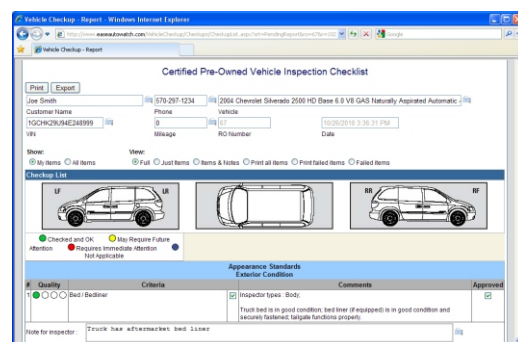

EASE Vehicle Inspection Software

EASE collected information from numerous vehicle inspection paper forms and developed a web based Vehicle Inspection Software solution that provides a faster and more efficient method to perform vehicle inspections.

Designed for use by professional repair shops, car dealers and specialty shops, our software is an easy and cost effective way to computerize your vehicle inspection process and to make it more productive because you will not be wasting time re-entering the same information. It also helps to eliminate paperwork - since all of your inspection reports are saved online, there will be no more stacks of inspection forms to file.

Performing accurate inspections every time provides you with the opportunity to up-sell service on anything that is wrong with the vehicle. Declined work can be tracked and dedicated marketing material can be sent to customers to bring them back into the service department, increasing future work and profits. The Certified Pre-Owned Vehicle Inspection Report can be used for pre-owned vehicle sales, whether at a new car dealership or an independent used car sales lot. A "Certified" inspection report on a vehicle shows the customer that the vehicle has been thoroughly checked diagnostically and mechanically.

To perform a vehicle inspection, simply select the inspection type and complete the on-line form which includes simple to use checklists, a separate place to enter notes for in house and customer use and comments to guide you on what should be inspected for each item. Current Inspection Report Types include: 32-Point Inspection, 45-Point Inspection, Certified Pre-Owned Vehicle Inspection Checklist, Express Lane, Express Lane Plus and Safety Inspection.